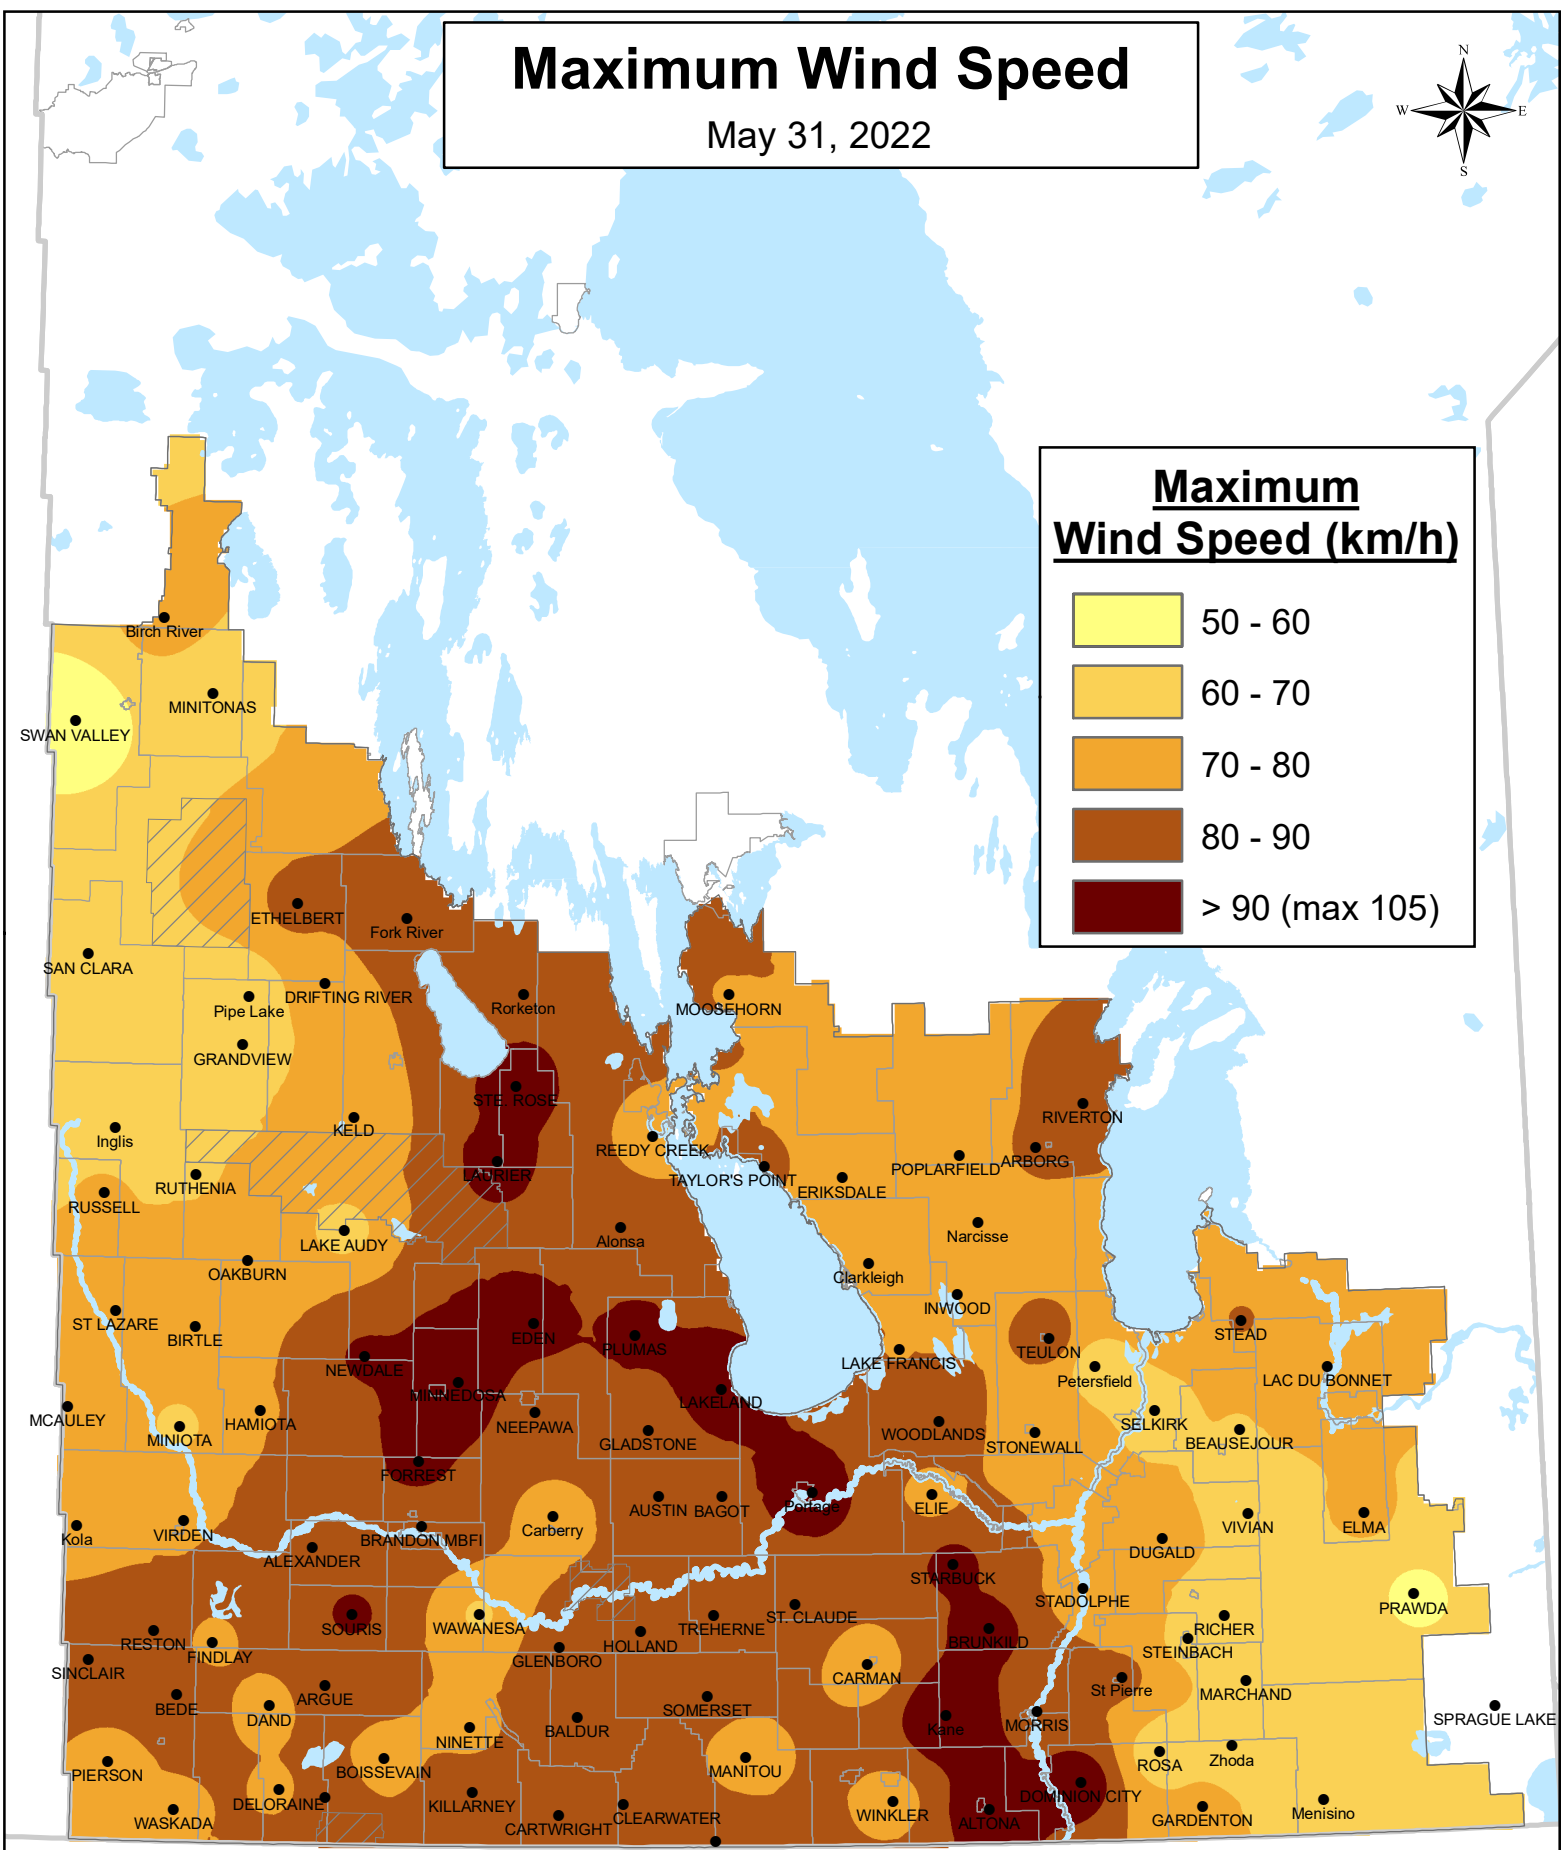

Maximum Wind Speed

May 31, 2022

Maximum Wind Speed (km/h)

Based on weather data recorded from MB Agriculture Weather Program. Information on the map provides regional representation at monitored locations.