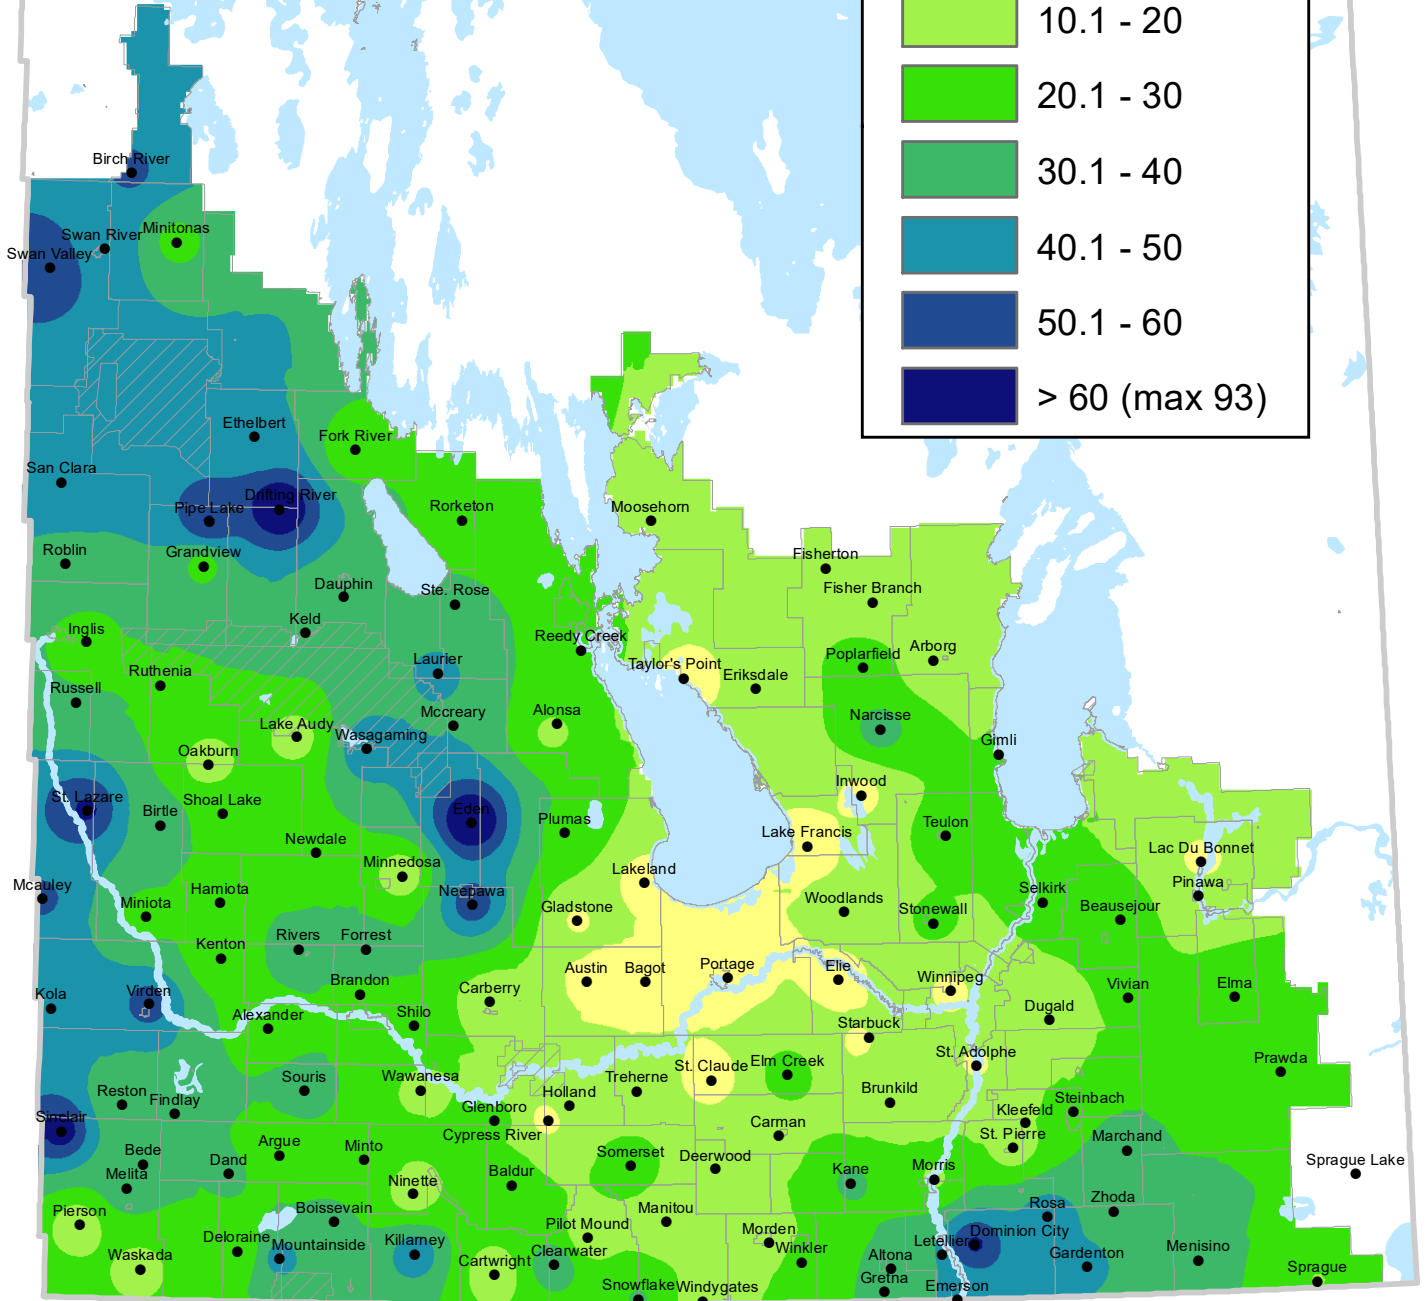

# Total Accumulation of Precipitation

July 2021

## Precipitation (mm)

Based on weather data recorded from MB Agriculture Weather Program and Environment and Climate Change Canada.

For more information, contact your local Manitoba Agriculture and Resource Development office.