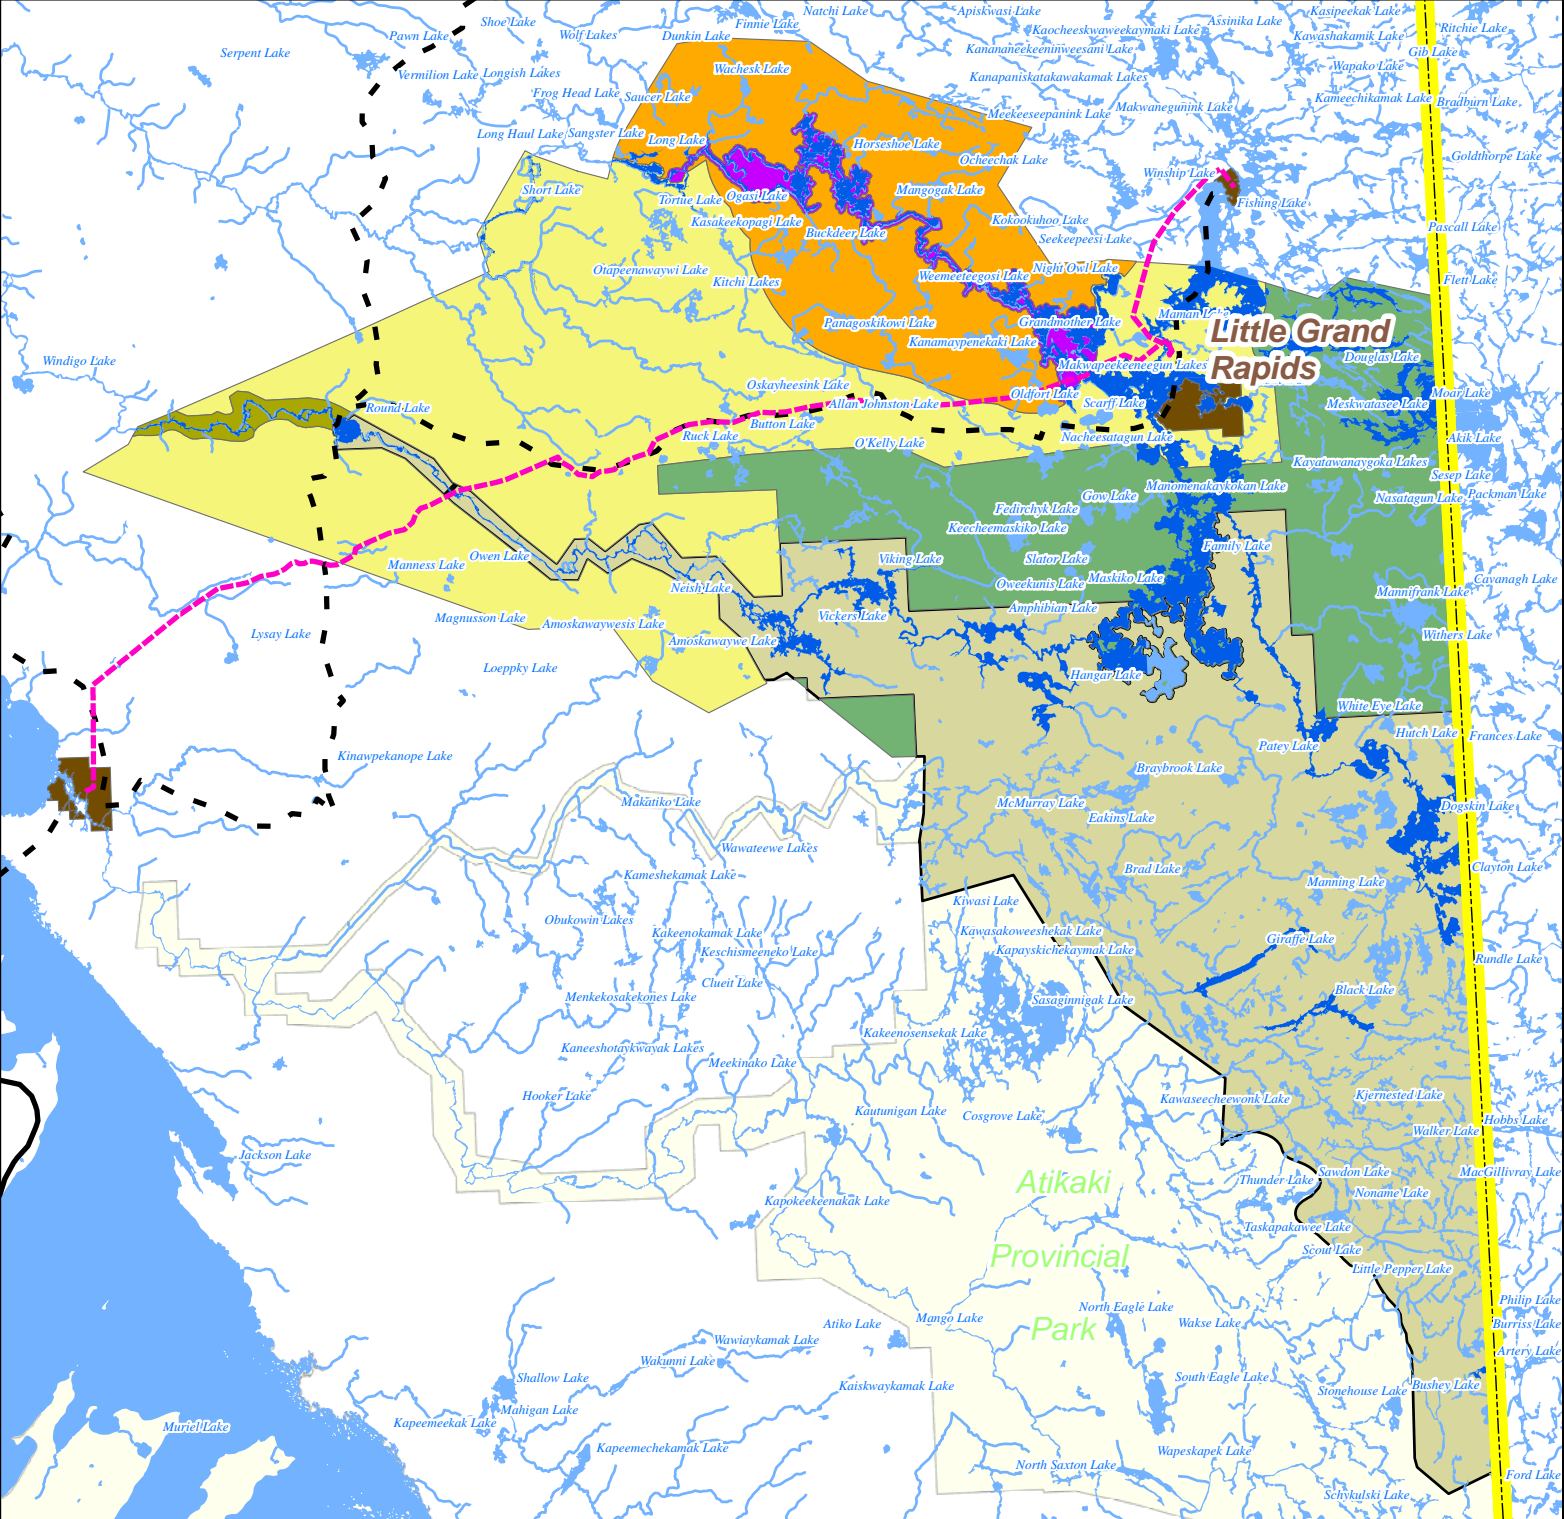

Little Grand Rapids Traditional Use Planning Area

Legend

- - - Transmission Corridor
- Winter Road
- Waterbody
- First Nation Community
- Manitoba-Ontario Boundary

Land Use Areas

- Mishipawitigong Cultural Waterway Protected Area
- Commercial Area
- Enhanced Management Area
- Protected Area
- Pigeon River Protected Area
- Atikaki Portion of LGR TUPA
- Cultural Waterways

2012, Copyright. Published October 2012.
 This map is for illustrative purposes only. Do not rely on it as a precise indicator of features.
 Projection: UTM, Zone 14
 Datum: North American 1983