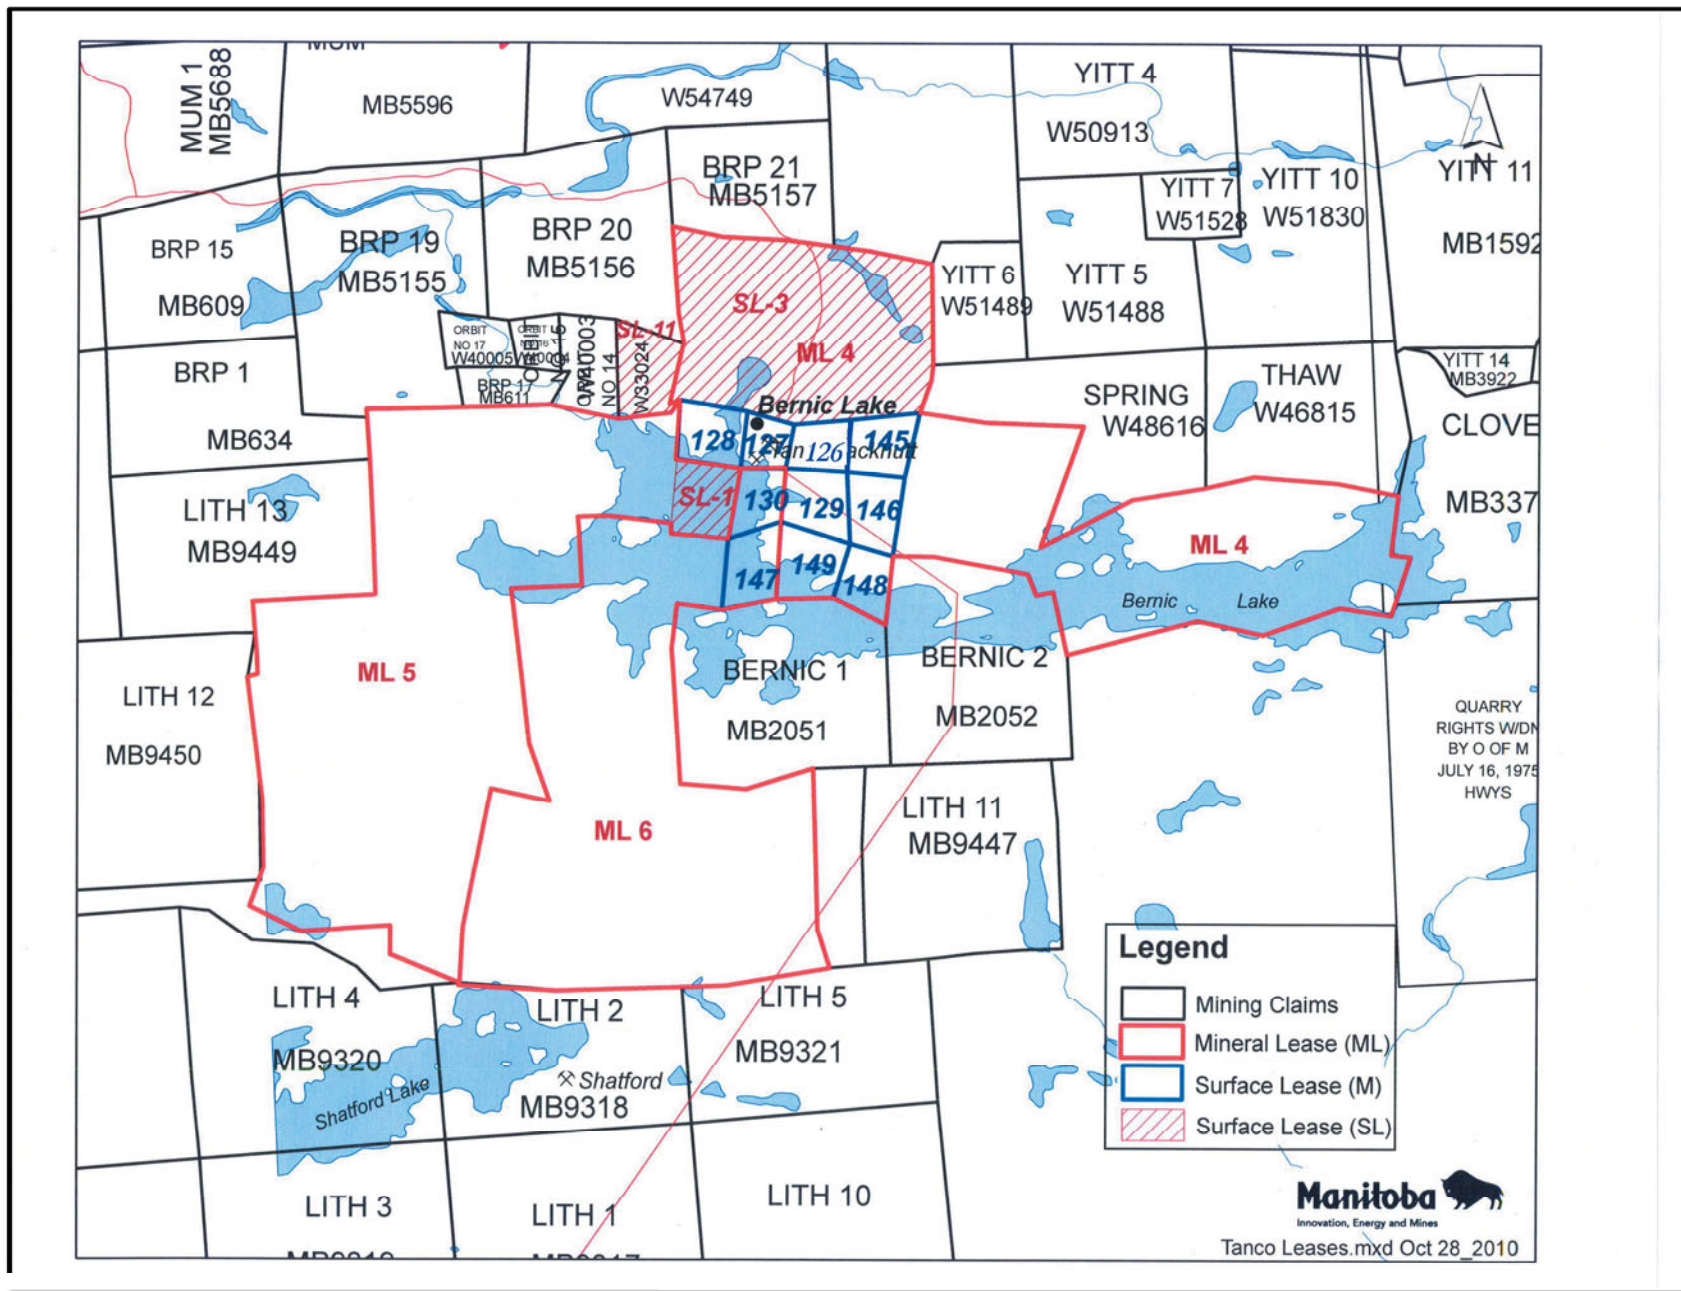

FIGURES

complex world | CLEAR SOLUTIONS™

**FIGURE 1
TANCO MINE LOCATION
BERNIC LAKE, MANITOBA**

**FIGURE 2
SURFACE LEASES**