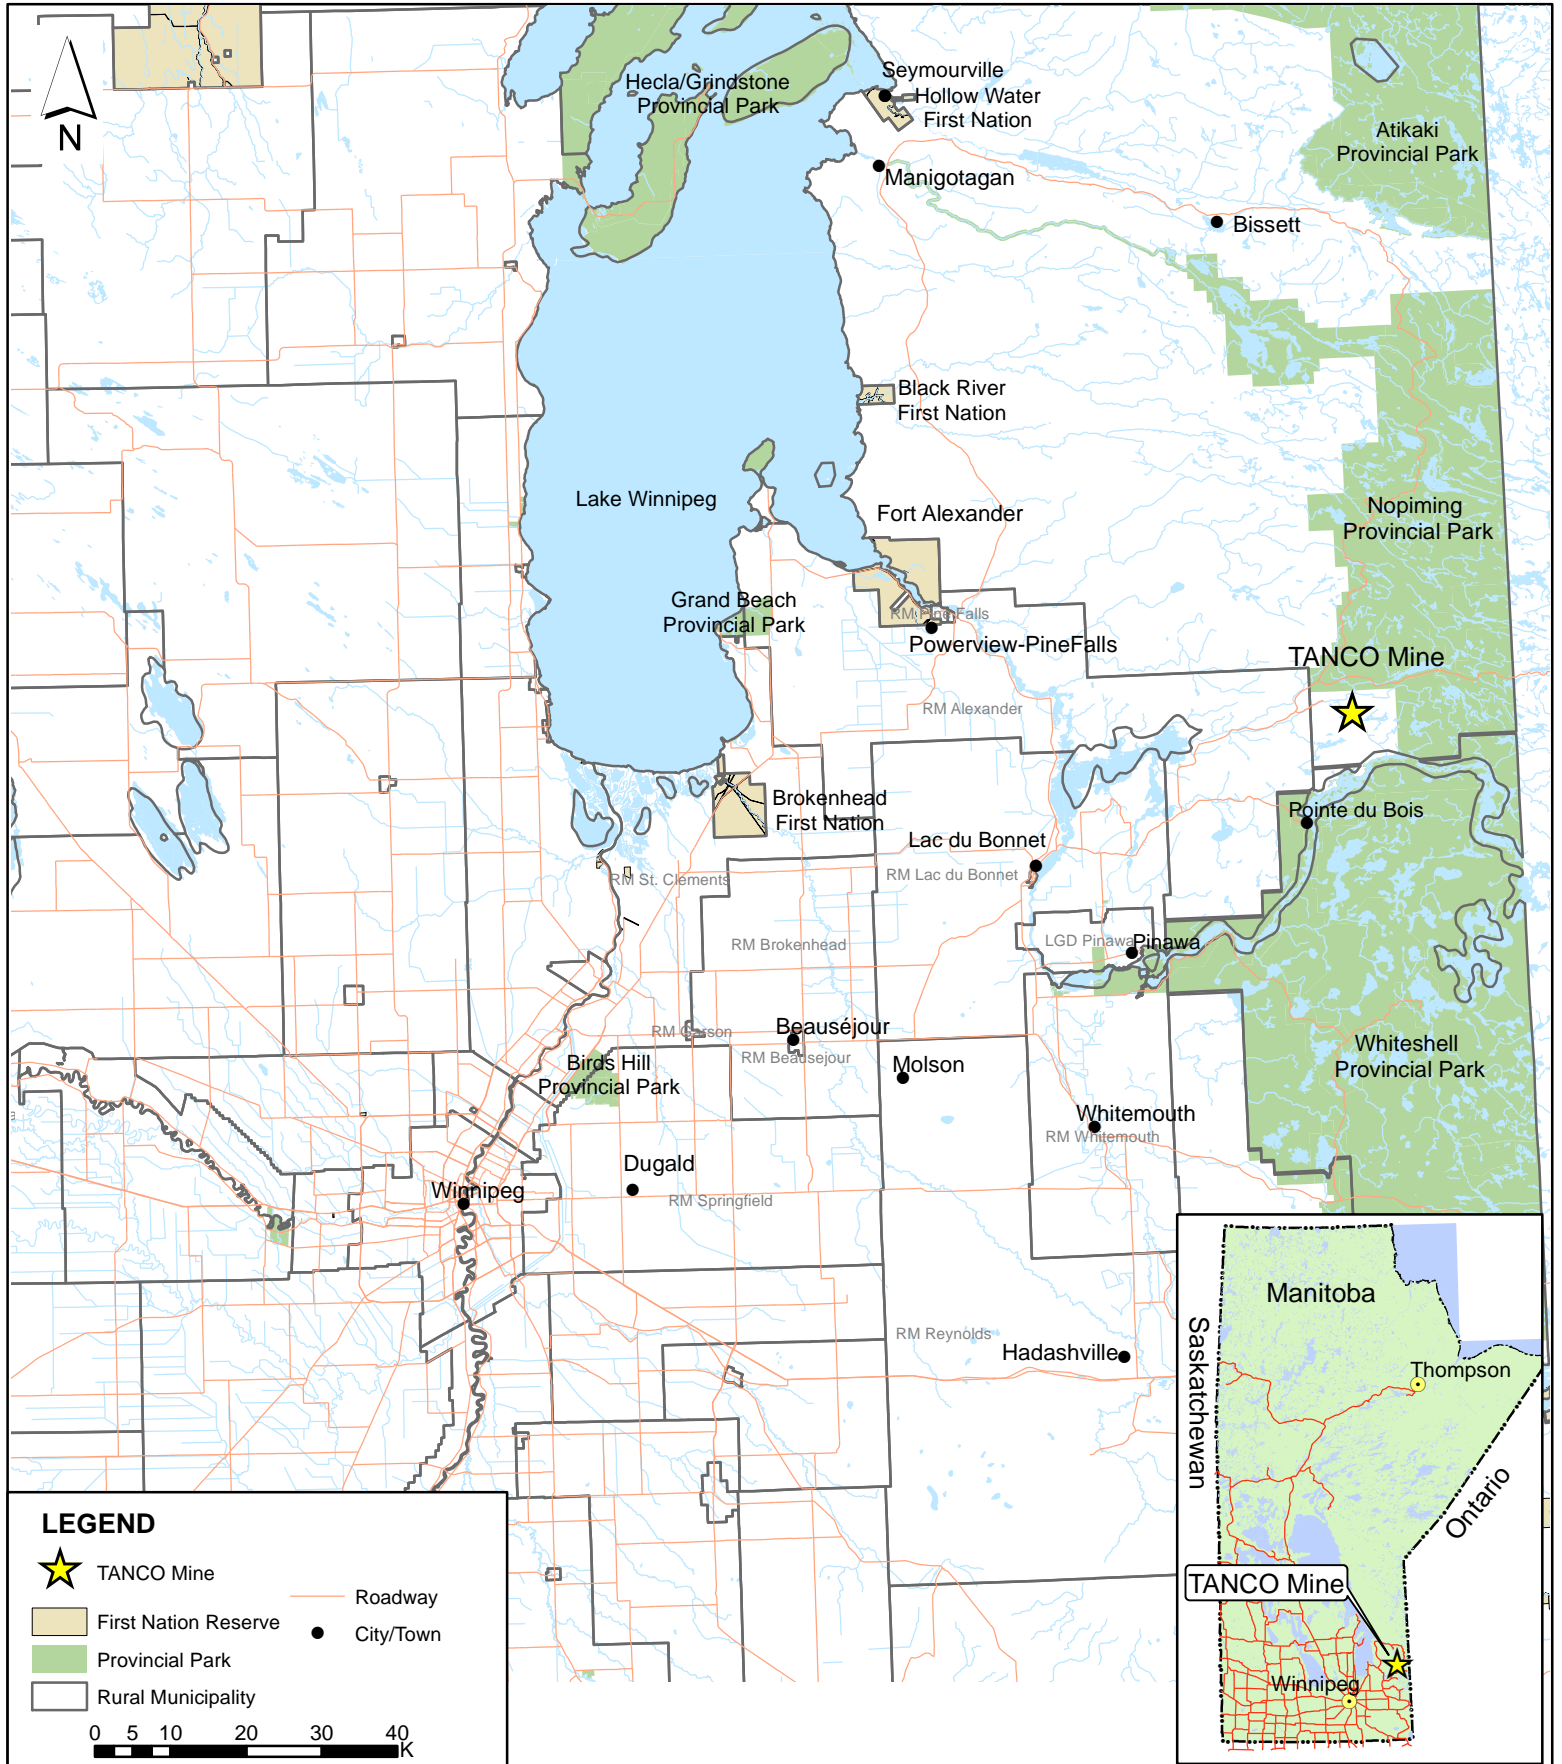

FIGURES

complex world | CLEAR SOLUTIONS™

**FIGURE 1
TANCO MINE LOCATION
BERNIC LAKE, MANITOBA**

**FIGURE 2
SURFACE LEASES**