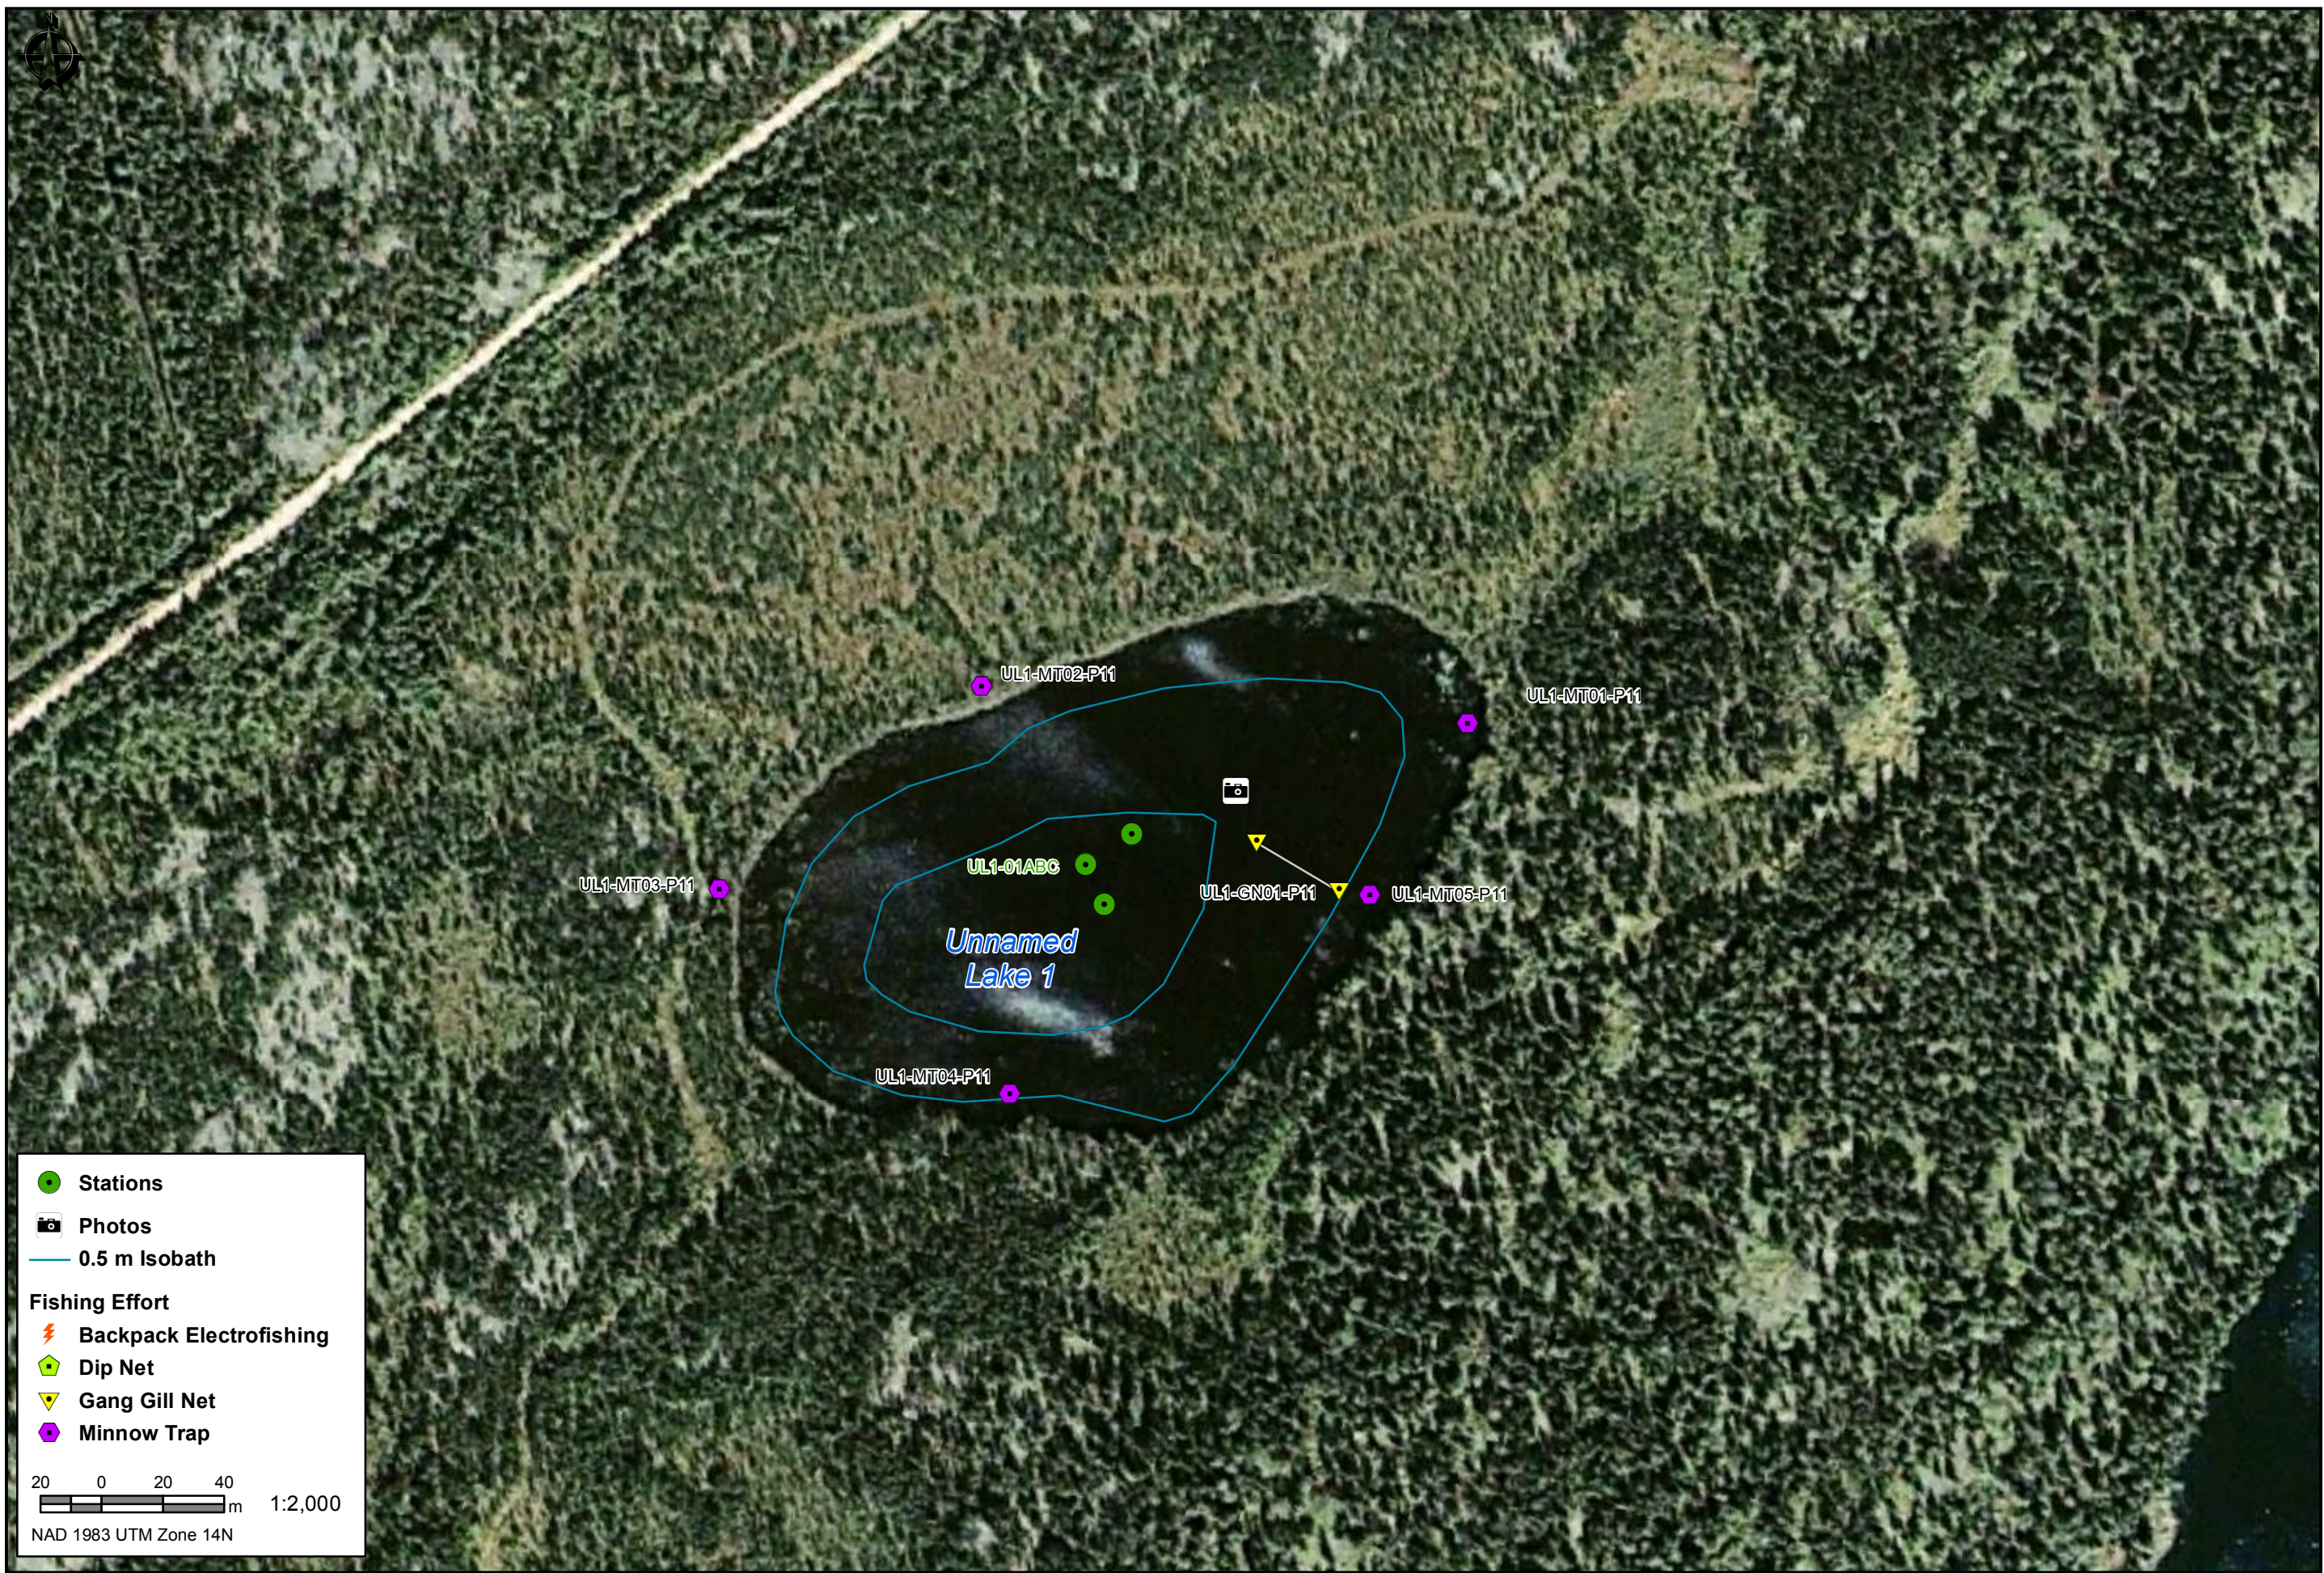

Stations

- Stations
- 📷 Photos
- 0.5 m Isobath

Fishing Effort

- ⚡ Backpack Electrofishing
- 🏠 Dip Net
- 📍 Gang Gill Net
- 🐡 Minnow Trap

30 0 30 60
m 1:3,000
NAD 1983 UTM Zone 14N

Stations

- Stations
- 📷 Photos
- 0.5 m Isobath

Fishing Effort

- ⚡ Backpack Electrofishing
- 🏠 Dip Net
- 📉 Gang Gill Net
- 🟪 Minnow Trap

100 0 100 200
m 1:10,000
NAD 1983 UTM Zone 14N

Stations

- Stations

Photos

- 📷 Photos

0.5 m Isobath

- 0.5 m Isobath

Fishing Effort

- ⚡ Backpack Electrofishing
- 🏠 Dip Net
- 📉 Gang Gill Net
- 🟪 Minnow Trap

20 0 20 40
m 1:2,000
NAD 1983 UTM Zone 14N