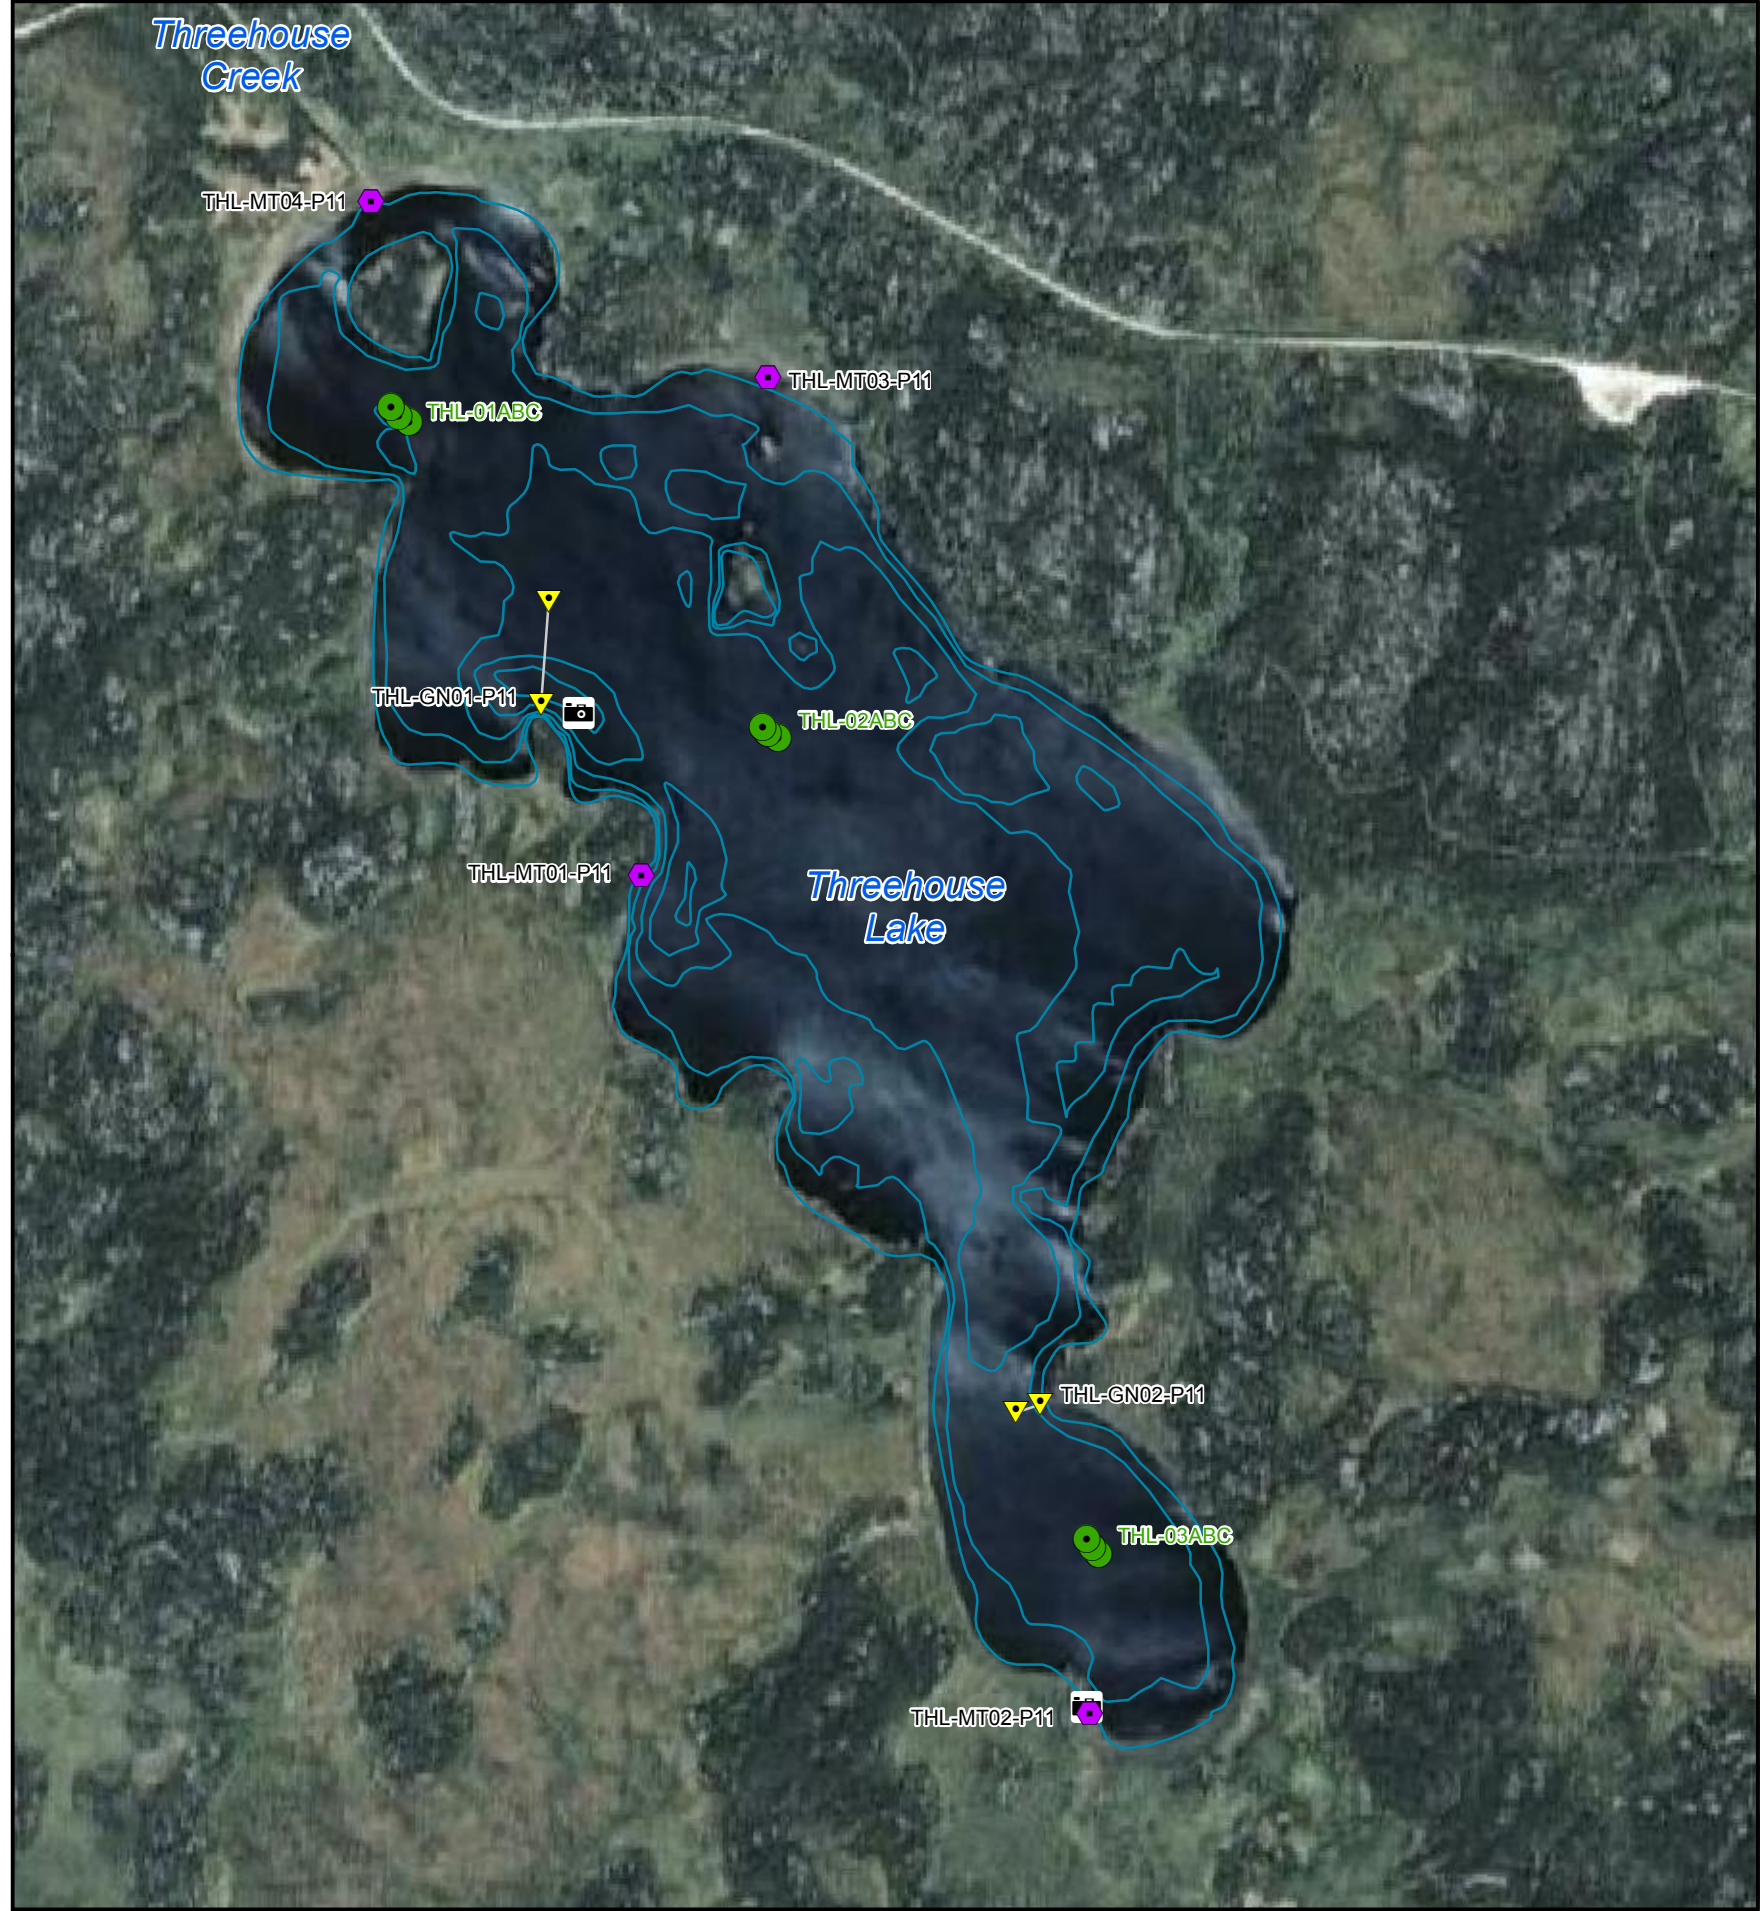

Stations

- Stations
- 📷 Photos
- 0.5 m Isobath

Fishing Effort

- ⚡ Backpack Electrofishing
- 🏠 Dip Net
- 📍 Gang Gill Net
- 🐡 Minnow Trap

30 0 30 60
m 1:3,000
NAD 1983 UTM Zone 14N

Stations

- Stations
- 📷 Photos
- 0.5 m Isobath

Fishing Effort

- ⚡ Backpack Electrofishing
- 🏠 Dip Net
- 📉 Gang Gill Net
- 🟪 Minnow Trap

100 0 100 200
m 1:10,000
NAD 1983 UTM Zone 14N

Stations

- Stations

Photos

- 📷 Photos

0.5 m Isobath

- 0.5 m Isobath

Fishing Effort

- ⚡ Backpack Electrofishing
- 🏠 Dip Net
- 📉 Gang Gill Net
- 🟪 Minnow Trap

20 0 20 40
m 1:2,000
NAD 1983 UTM Zone 14N