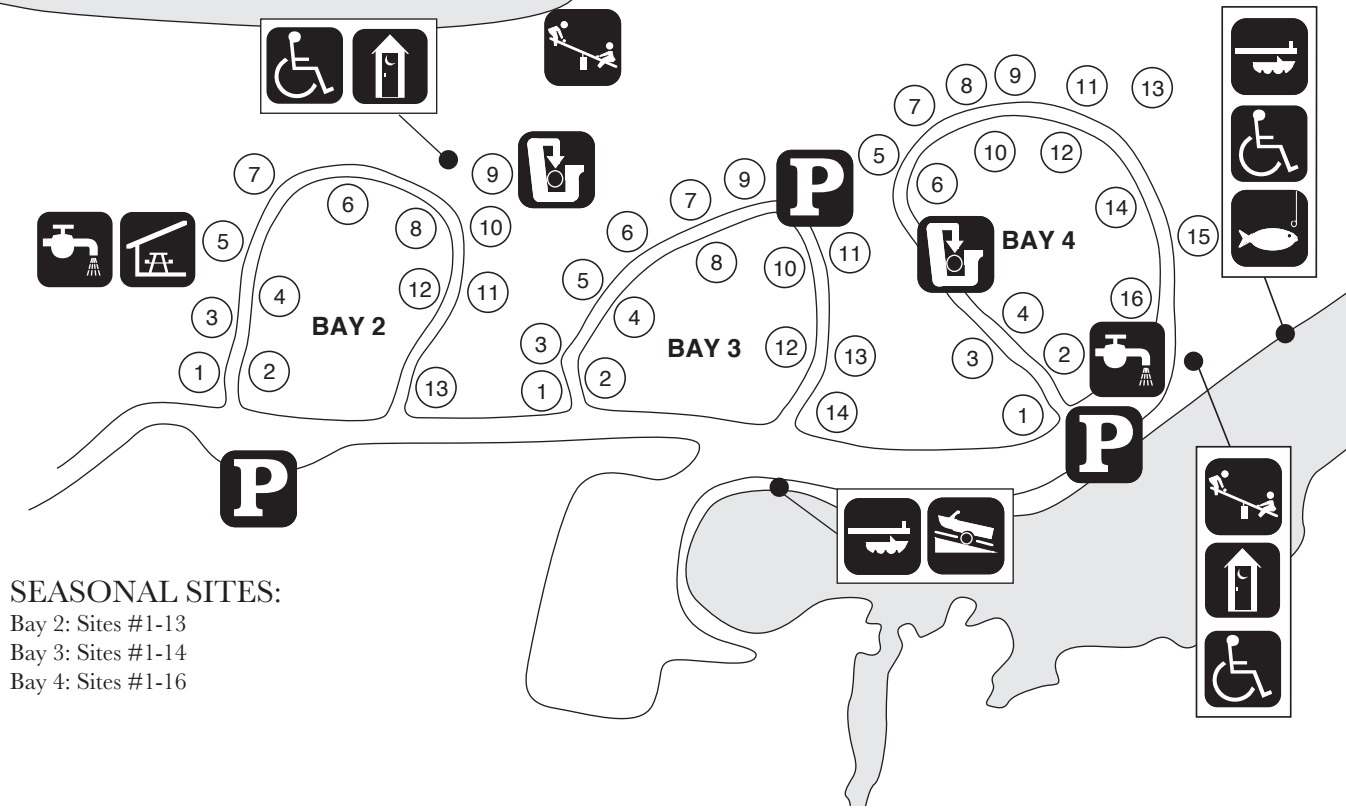

Whitefish Lake Seasonal Camping Sites

Whitefish Lake
Provincial Park

Whitefish Lake

LEGEND

- | | | | |
|--|-----------------------|--|------------------------|
| | DISABILITY ACCESSIBLE | | PICNIC SHELTER |
| | BOAT DOCK | | PLAYGROUND |
| | BOAT LAUNCH | | REFUSE DISPOSAL |
| | FISHING | | WASHROOMS (NON-MODERN) |
| | PARKING | | WATER SUPPLY |

SEASONAL SITES:
 Bay 2: Sites #1-13
 Bay 3: Sites #1-14
 Bay 4: Sites #1-16

IN CASE OF EMERGENCY CALL 911