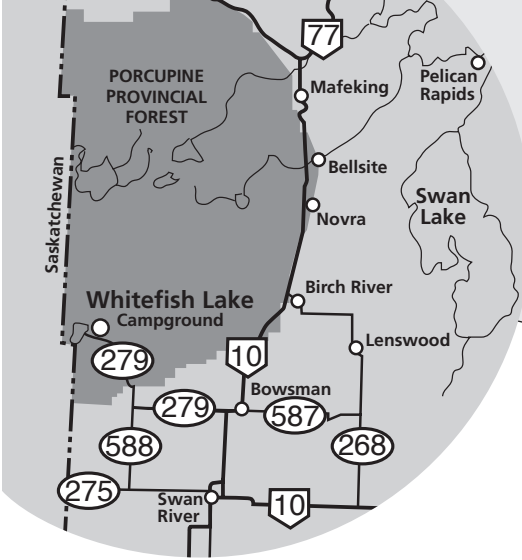

Whitefish Lake Seasonal Camping Sites

Whitefish Lake
Provincial Park

Whitefish Lake

LEGEND

- | | | | |
|--|-----------------------|--|------------------------|
| | DISABILITY ACCESSIBLE | | PICNIC SHELTER |
| | BOAT DOCK | | PLAYGROUND |
| | BOAT LAUNCH | | REFUSE DISPOSAL |
| | FISHING | | WASHROOMS (NON-MODERN) |
| | PARKING | | WATER SUPPLY |

SEASONAL SITES:
 Bay 2: Sites #1-13
 Bay 3: Sites #1-14
 Bay 4: Sites #1-16

IN CASE OF EMERGENCY CALL 911