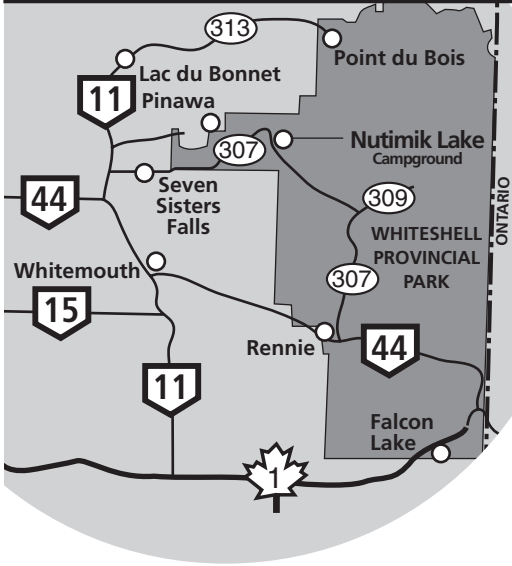

Nutimik Lake Seasonal Camping Sites

Whiteshell
Provincial Park

**NUTIMIK LAKE
NEW CAMPGROUND**
48 Seasonal Camping Sites

BLUEBERRY HILL CAMPGROUND
46 Seasonal Camping Sites

NOTE:
Sites do not usually have clearly marked boundaries, but are shown here with boundaries for ease of reference.

LEGEND

- BEACH / SWIMMING
- FISH CLEANING AREA
- PARKING
- PLAYGROUND
- RECYCLING STATION
- REFUSE DISPOSAL
- TRAILER SANITARY STATION
- VOLLEYBALL COURT
- WASHROOMS (MODERN)
- WASHROOMS (NON-MODERN)
- WATER SUPPLY

NUTIMIK LAKE OLD CAMPGROUND
63 Seasonal Camping Sites are Basic

● SITES RESTRICTED TO UNITS 25' LONG OR LESS

IN CASE OF EMERGENCY CALL

- RCMP 204-348-7177
- AMBULANCE 204-348-7700