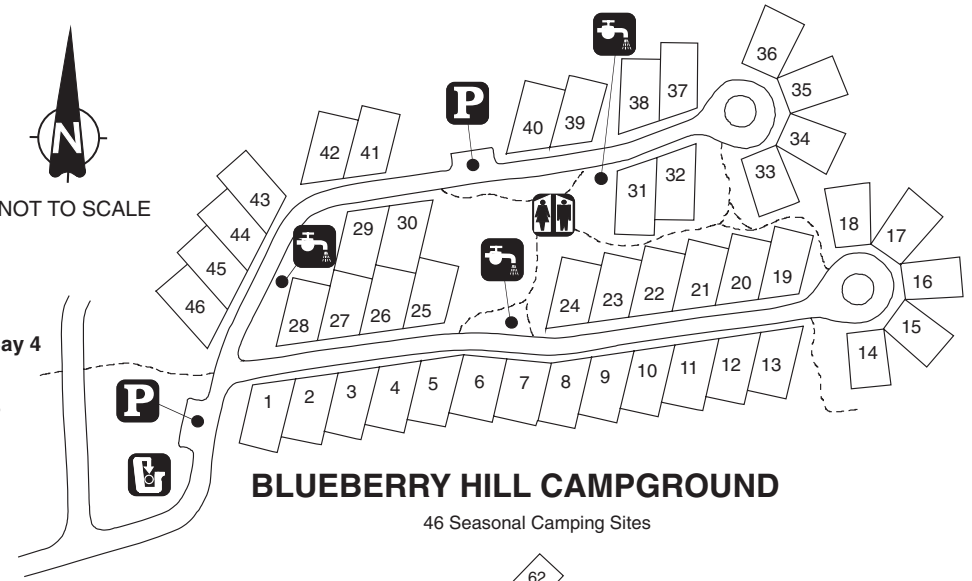

Nutimik Lake Seasonal Camping Sites

Whiteshell
Provincial Park

**NUTIMIK LAKE
NEW CAMPGROUND**
48 Seasonal Camping Sites

BLUEBERRY HILL CAMPGROUND
46 Seasonal Camping Sites

NOTE:
Sites do not usually have clearly marked boundaries, but are shown here with boundaries for ease of reference.

LEGEND

- BEACH / SWIMMING
- FISH CLEANING AREA
- PARKING
- PLAYGROUND
- RECYCLING STATION
- REFUSE DISPOSAL
- TRAILER SANITARY STATION
- VOLLEYBALL COURT
- WASHROOMS (MODERN)
- WASHROOMS (NON-MODERN)
- WATER SUPPLY

NUTIMIK LAKE OLD CAMPGROUND
63 Seasonal Camping Sites are Basic

● SITES RESTRICTED TO UNITS 25' LONG OR LESS

IN CASE OF EMERGENCY CALL

- RCMP 204-348-7177
- AMBULANCE 204-348-7700