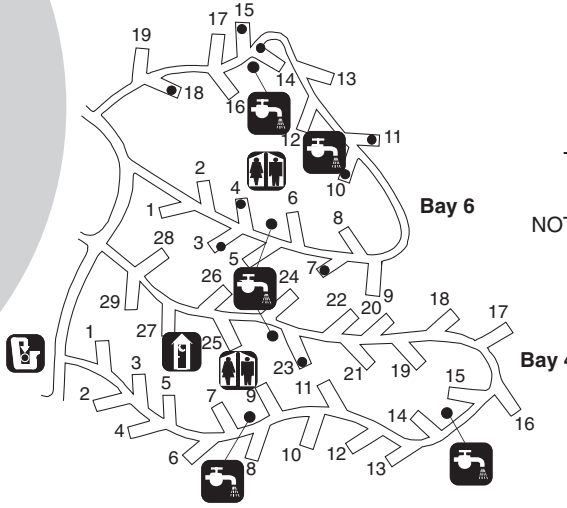

Nutimik Lake Seasonal Camping Sites

Whiteshell
Provincial Park

**NUTIMIK LAKE
NEW CAMPGROUND**
48 Seasonal Camping Sites

BLUEBERRY HILL CAMPGROUND
46 Seasonal Camping Sites

NOTE:
Sites do not usually have clearly marked boundaries, but are shown here with boundaries for ease of reference.

LEGEND

- BEACH / SWIMMING
- FISH CLEANING AREA
- PARKING
- PLAYGROUND
- RECYCLING STATION
- REFUSE DISPOSAL
- TRAILER SANITARY STATION
- VOLLEYBALL COURT
- WASHROOMS (MODERN)
- WASHROOMS (NON-MODERN)
- WATER SUPPLY

NUTIMIK LAKE OLD CAMPGROUND
63 Seasonal Camping Sites are Basic

● SITES RESTRICTED TO UNITS 25' LONG OR LESS

IN CASE OF EMERGENCY CALL

- RCMP 204-348-7177
- AMBULANCE 204-348-7700