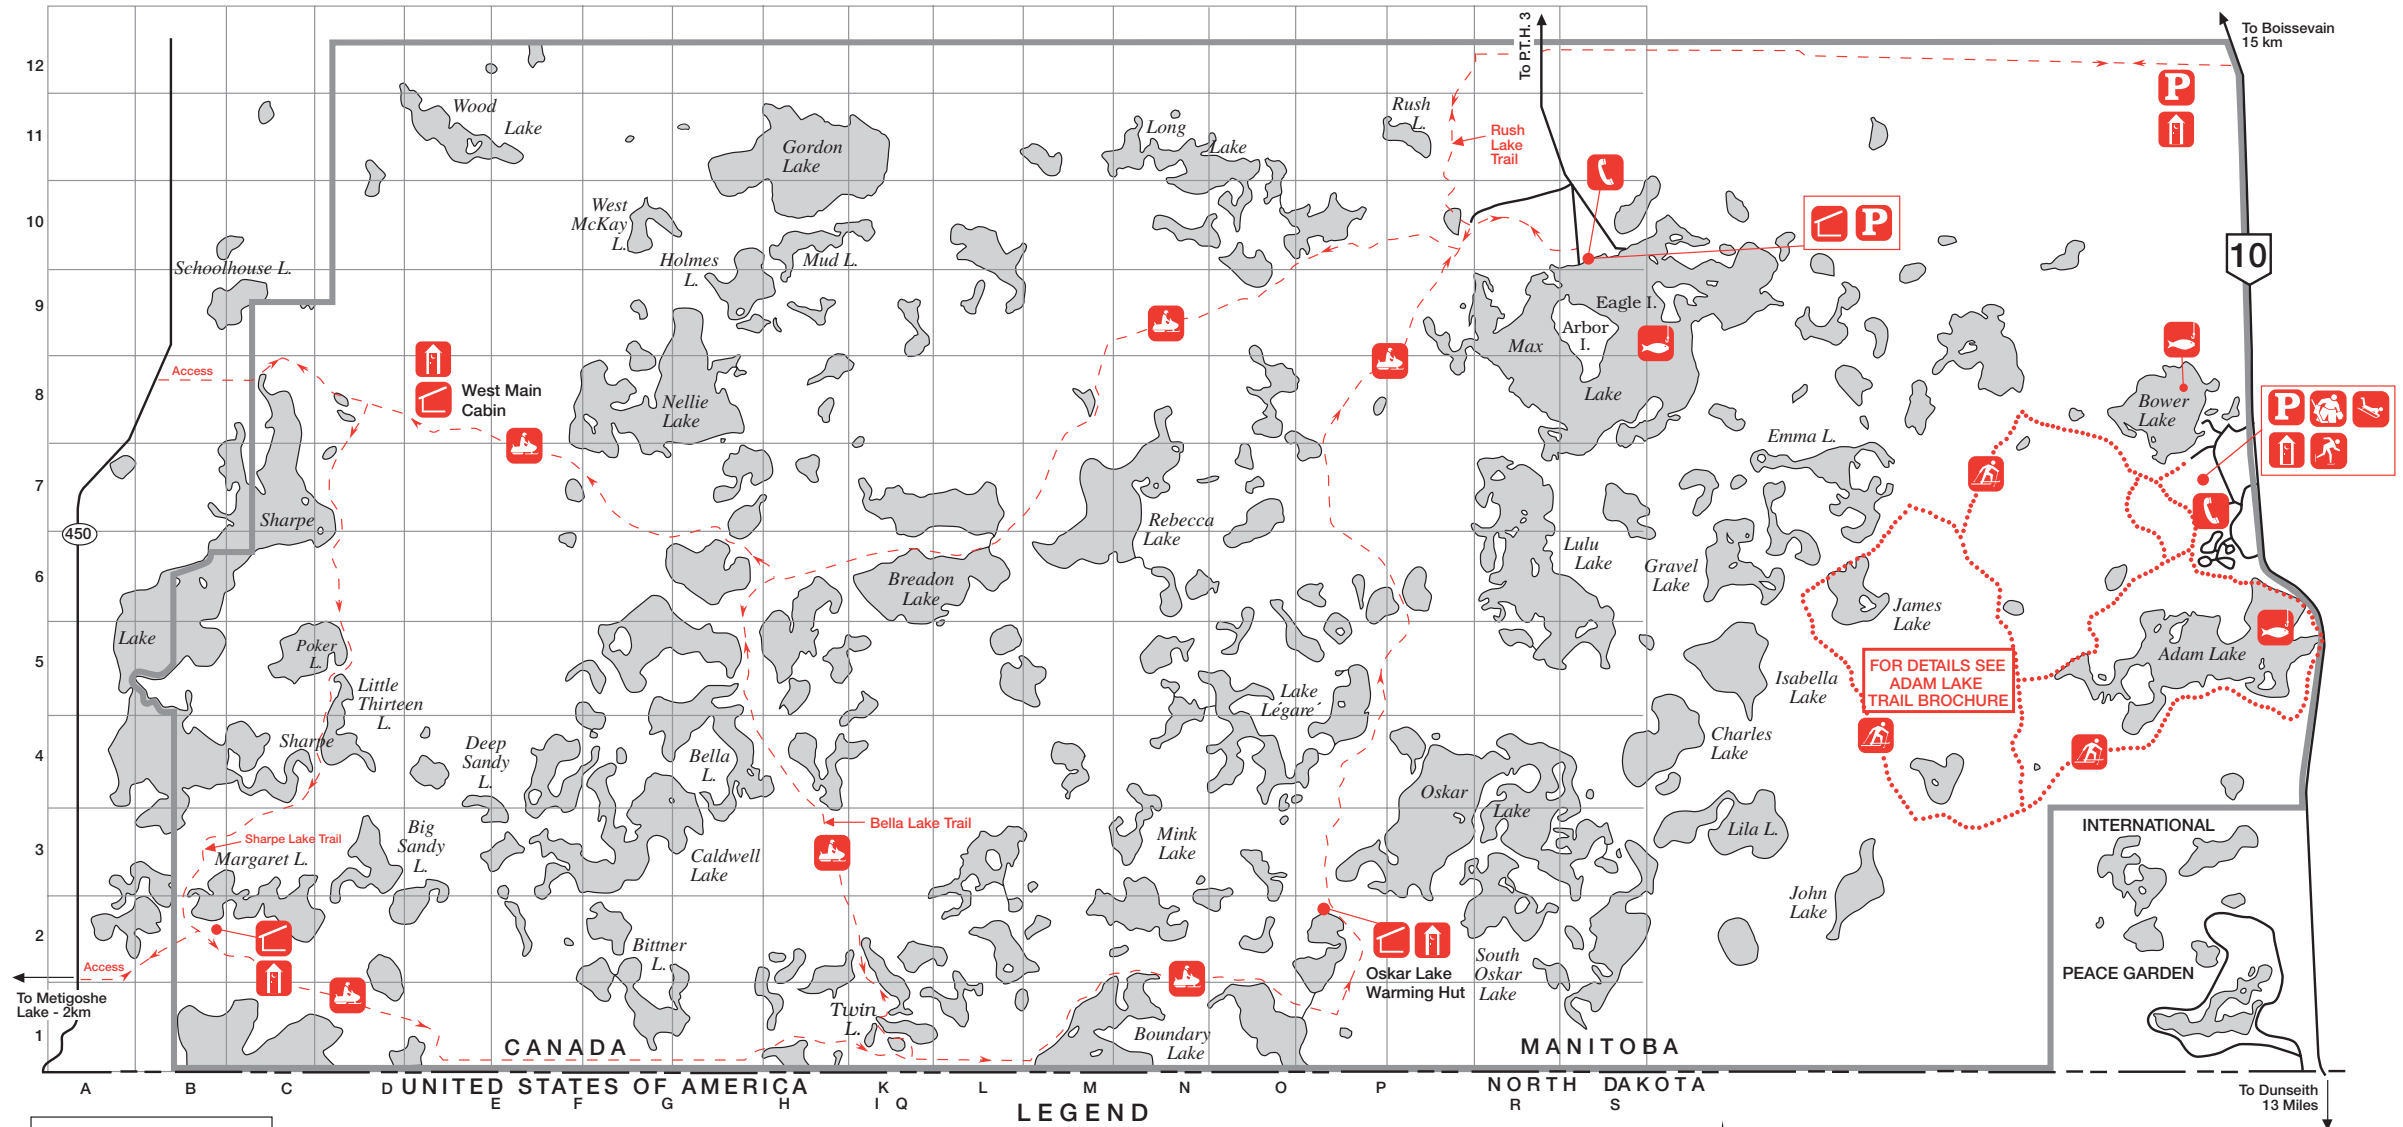

Turtle Mountain Winter Activities

Turtle Mountain Provincial Park

Snowmobile Trail Distances From Max Lake Staging Area - Return

Rush Lake Trail.....	8km
Sharpe Lake Trail.....	43km
Bella Lake Trail.....	30km

Unauthorized Vehicle Travel off Designated Trails and Roadways is Prohibited.

For more information call 1-800-214-6497 (204-945-6784 in Winnipeg) or visit our website www.manitobaparks.com

IN CASE OF EMERGENCY CALL 911

Attention Snowmobilers:
All snowmobile Trails in Turtle Mountain Provincial Park are designated SnoFund Trails. Please ensure each snowmobile has a valid SnoPass.

--- ONE WAY SNOWMOBILE TRAIL
--- TWO WAY SNOWMOBILE TRAIL
TWO WAY TRAFFIC IS ALLOWED ONLY ON TRAILS SO DESIGNATED.

- LEGEND**
- CROSS-COUNTRY SKI TRAILS
 - FISHING
 - HOCKEY RINK
 - ICE SKATING
 - PARKING
 - PUBLIC TELEPHONE
 - SNOWMOBILE TRAIL
 - TOBOGGANING
 - WARMING SHELTER
 - WASHROOMS (NON-MODERN)