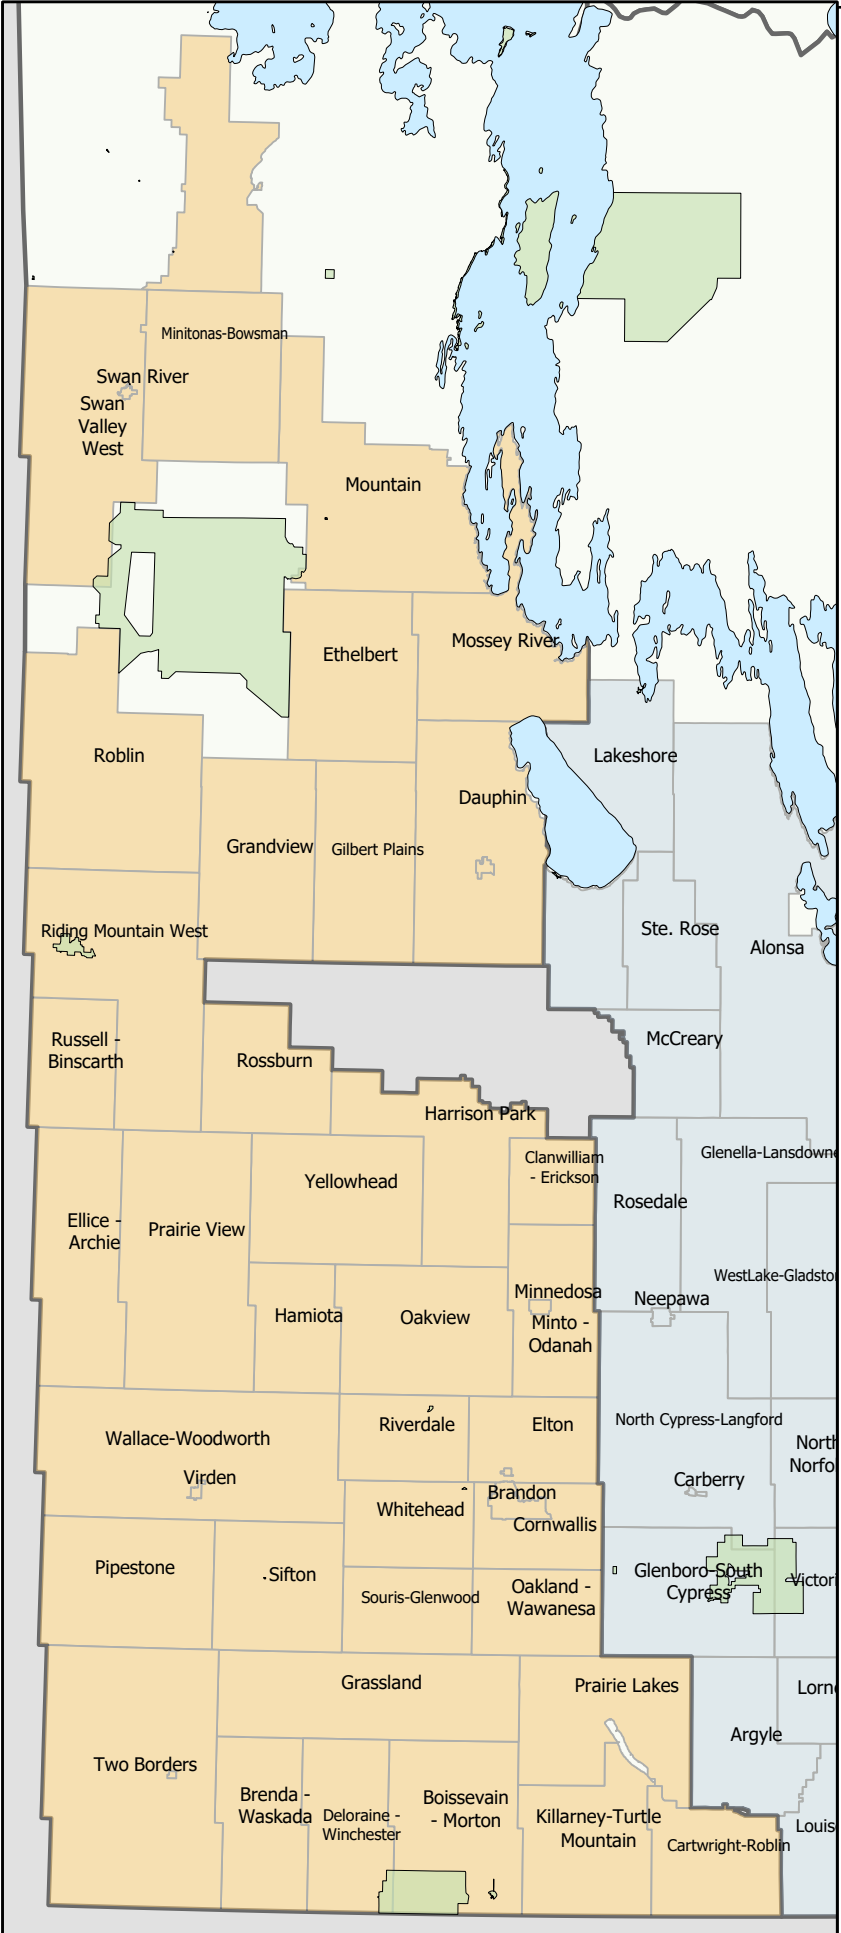

# Manitoba Emergency Measures Organization:

## Municipalities by Emergency Management Region (Western)

**Western**

Boissevain-Morton	M	Mossey River	M
Brandon	City	Mountain	RM
Brenda-Waskada	M	Oakland-Wawanesa	M
Cartwright-Roblin	M	Oakview	RM
Clanwilliam-Erickson	M	Pipestone	RM
Cornwallis	RM	Prairie Lakes	RM
Dauphin	RM	Prairie View	M
Dauphin	City	Riding Mountain West	RM
Deloraine-Winchester	M	Riverdale	M
Ellice-Archie	RM	Roblin	M
Elton	RM	Rosburn	M
Ethelbert	M	Russell-Binscarth	M
Gilbert Plains	M	Sifton	RM
Grandview	M	Souris-Glenwood	M
Grassland	M	Swan River	Town
Hamiota	M	Swan Valley West	M
Harrison Park	M	Two Borders	M
Killarney-Turtle Mountain	M	Viridon	Town
Melita	Town	Wallace-Woodworth	RM
Minitonas-Bowsman	M	Whitehead	RM
Minnedosa	Town	Yellowhead	RM
Minto-Odanah	RM		

■ Water  
 Emergency Management Region Boundary  
 Provincial Park Boundary  
 Park Reserve  
 Provincial Park  
 Capital/Red River  
 Eastern/North  
 Central  
 Western