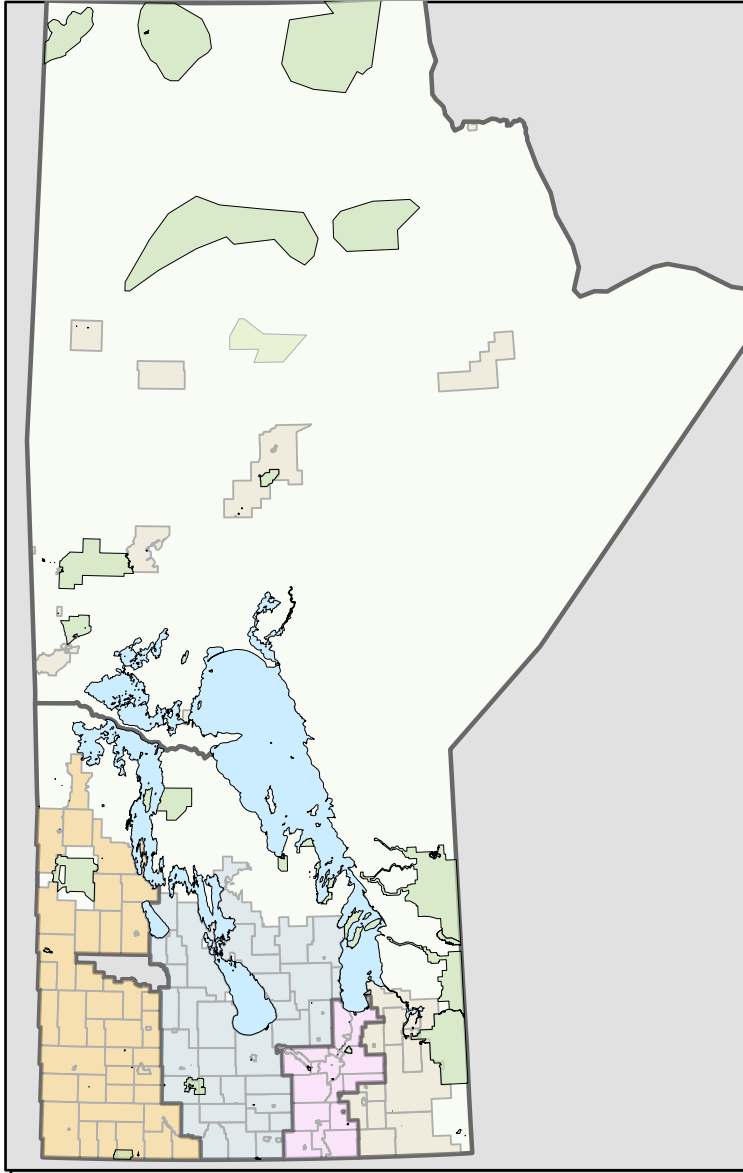

# Manitoba Emergency Measures Organization:

## Municipalities by Emergency Management Region (Western)

**Western**

Boissevain-Morton	M	Mossey River	M
Brandon	City	Mountain	RM
Brenda-Waskada	M	Oakland-Wawanesa	M
Cartwright-Roblin	M	Oakview	RM
Clanwilliam-Erickson	M	Pipestone	RM
Cornwallis	RM	Prairie Lakes	RM
Dauphin	RM	Prairie View	M
Dauphin	City	Riding Mountain West	RM
Deloraine-Winchester	M	Riverdale	M
Ellice-Archie	RM	Roblin	M
Elton	RM	Rosburn	M
Ethelbert	M	Russell-Binscarth	M
Gilbert Plains	M	Sifton	RM
Grandview	M	Souris-Glenwood	M
Grassland	M	Swan River	Town
Hamiota	M	Swan Valley West	M
Harrison Park	M	Two Borders	M
Killarney-Turtle Mountain	M	Viridon	Town
Melita	Town	Wallace-Woodworth	RM
Minitonas-Bowsman	M	Whitehead	RM
Minnedosa	Town	Yellowhead	RM
Minto-Odanah	RM		

■ Water  
 Emergency Management Region Boundary  
 Provincial Park Boundary  
 Park Reserve  
 Provincial Park  
 Capital/Red River  
 Eastern/North  
 Central  
 Western